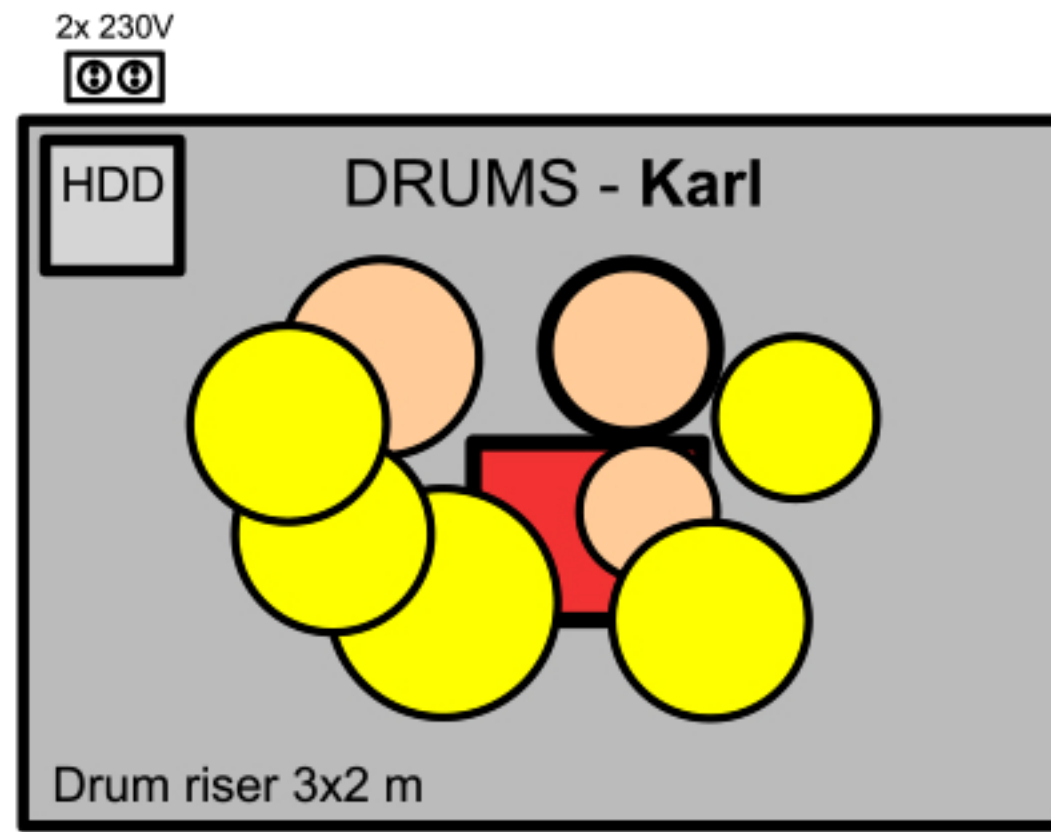

4x XLR output

GUITAR / BACK VOX /  
ACOUSTIC GUITAR  
**Daniel**

GUITAR / MAIN VOX  
**Thom**

BASS / BACK VOX  
**Ronoon**

Shure SM58

Shure Beta 58a  
(own stand and mic)

Shure SM58  
(own stand and mic)