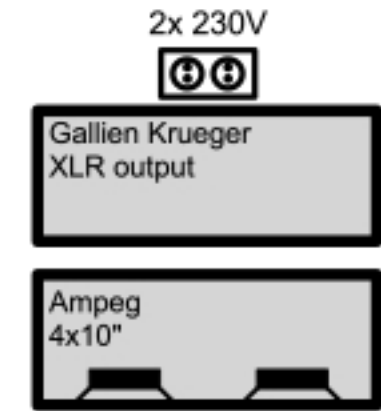

4x XLR output

GUITAR / BACK VOX /  
ACOUSTIC GUITAR  
**Daniel**

GUITAR / MAIN VOX  
**Thom**

BASS / BACK VOX  
**Ronoon**

Shure SM58

Shure Beta 58a  
(own stand and mic)

Shure SM58  
(own stand and mic)