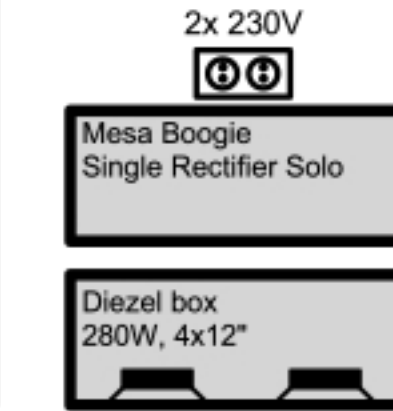

4x XLR output

GUITAR / BACK VOX /  
ACOUSTIC GUITAR  
**Daniel**

GUITAR / MAIN VOX  
**Thom**

BASS / BACK VOX  
**Ronoon**

Shure SM58

Shure Beta 58a  
(own stand and mic)

Shure SM58  
(own stand and mic)