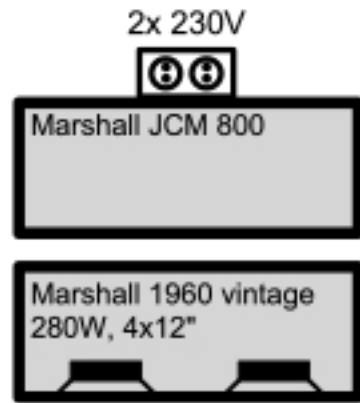

4x XLR output

GUITAR / BACK VOX /  
ACOUSTIC GUITAR  
**Daniel**

GUITAR / MAIN VOX  
**Thom**

BASS / BACK VOX  
**Ronoon**

Shure SM58

Shure Beta 58a  
(own stand and mic)

Shure SM58  
(own stand and mic)