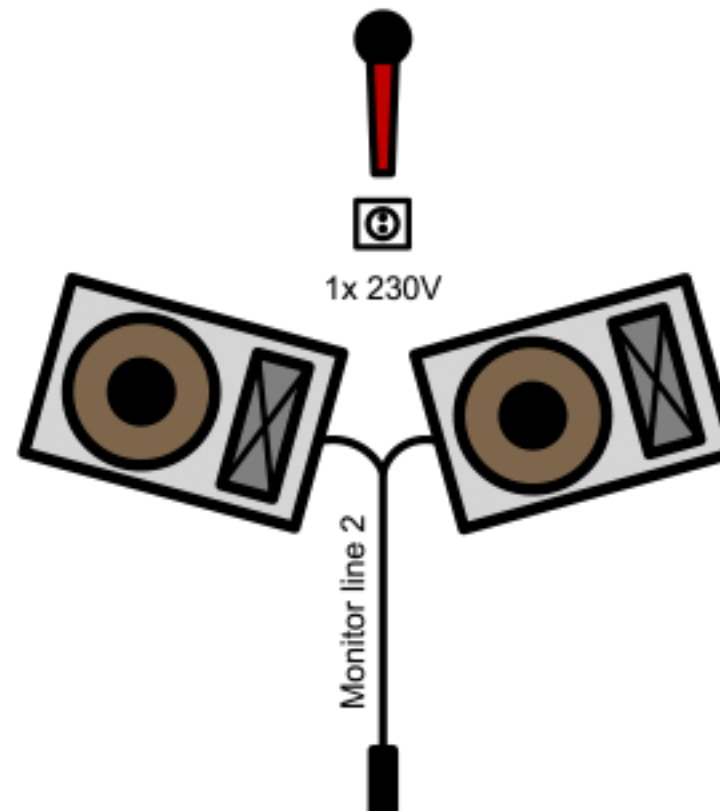

4x XLR output

GUITAR / BACK VOX /  
ACOUSTIC GUITAR  
**Daniel**

GUITAR / MAIN VOX  
**Thom**

BASS / BACK VOX  
**Ronoon**

Shure SM58

Shure Beta 58a  
(own stand and mic)

Shure SM58  
(own stand and mic)