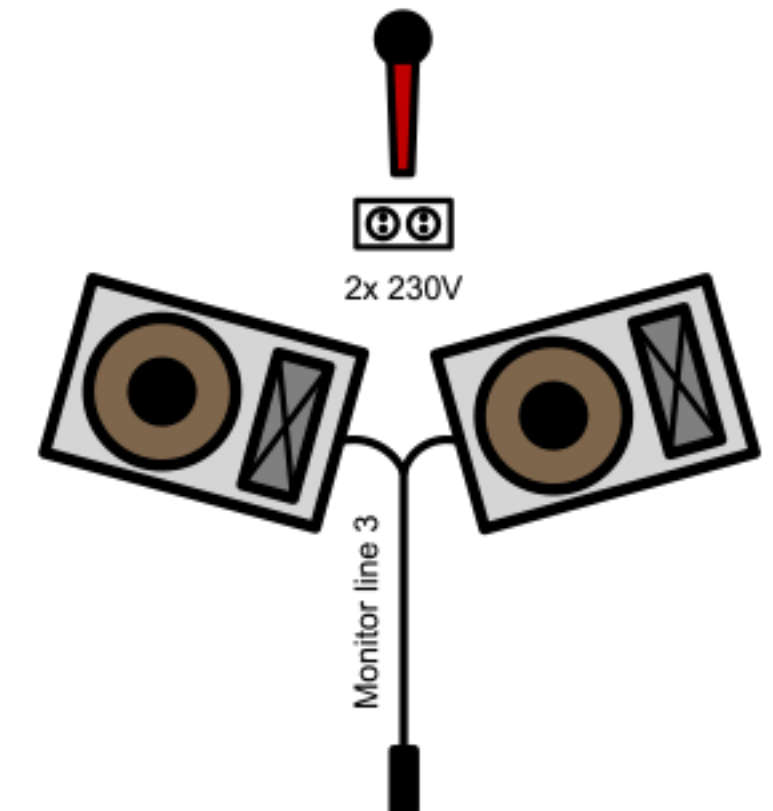

4x XLR output

GUITAR / BACK VOX /  
ACOUSTIC GUITAR  
**Daniel**

GUITAR / MAIN VOX  
**Thom**

BASS / BACK VOX  
**Ronoon**

Shure SM58

Shure Beta 58a  
(own stand and mic)

Shure SM58  
(own stand and mic)