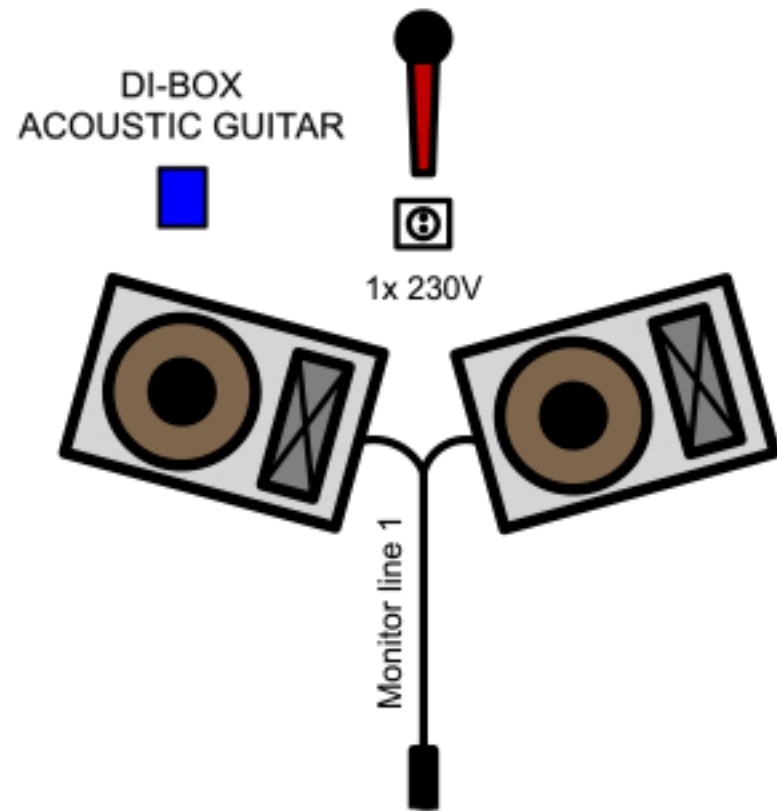

4x XLR output

GUITAR / BACK VOX /  
ACOUSTIC GUITAR  
**Daniel**

GUITAR / MAIN VOX  
**Thom**

BASS / BACK VOX  
**Ronoon**

Shure SM58

Shure Beta 58a  
(own stand and mic)

Shure SM58  
(own stand and mic)